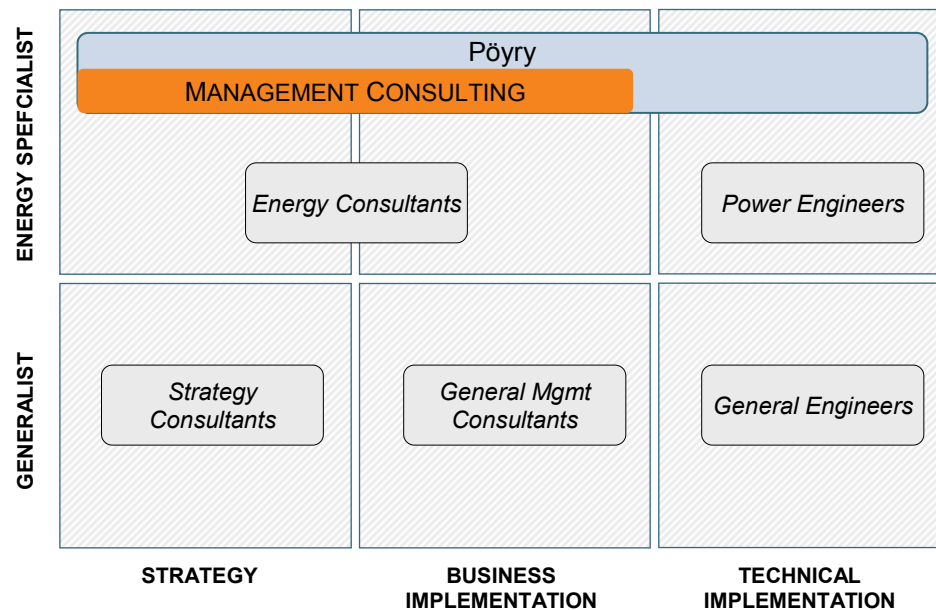

We are the preferred international consulting organisation for the energy sector in Europe

- We are independent consultants for the energy industry
- We focus on the changing businesses in the energy market
- We gain leverage with our combined knowledge of management skills and technology:
  - 250 management consultants
  - 1600 technical specialists
- We offer solutions from strategy to business and technical implementation
- We develop our consultants to exceed the clients' expectations